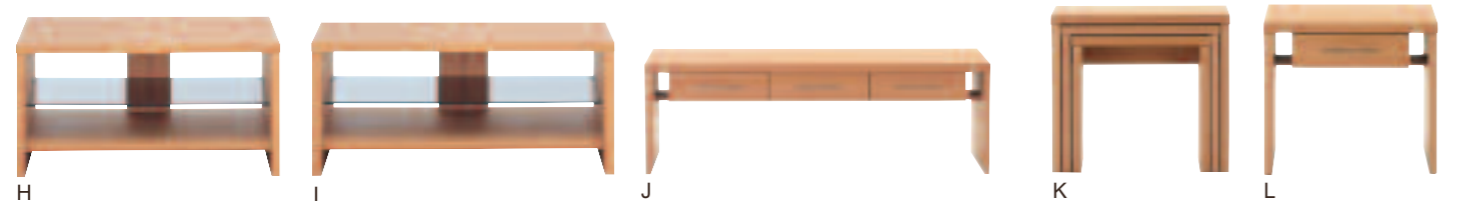

F Lamp Table (2087)
W53 x D51 x H50 cm

C

D

F

E

Select living dining

- A Tall Bookcase (746)
W90 x D34 x H186 cm
- B Glass Display Unit (797)
W85 x D35.5 x H186 cm
- C Low Bookcase (747)
W90 x D34 x H90 cm
- D CD/DVD Storage (788)
8 adjustable shelves allows
120 DVDs or 170 CDs
W50 x D23 x H110 cm
- E Computer Desk (781)
with pull out keyboard shelf
W100 x D50 x H77 cm
- F Extendable Dining Table (782)
W90 x L160 ext 210 x H77 cm
- G Flip Top Dining Table (784)
W90 x L90 ext 180 x H77 cm
- H TV Stand (793)
W90 x D51 x H45 cm
2 Inner Sections
W83.5 x D41 x H15 cm
- I Wide TV Stand (794)
W97.5 x D43 x H45 cm
2 Inner Sections
W91.5 x D31 x H15 cm
- J Coffee Table with Drawers (743)
W125 x D50 x H41 cm
- K Nest of Tables (744)
W60.5 x D35 x H54 cm
- L Lamp Table (787)
W53 x D51 x H50 cm
- M Large Mirror (778)
W124.5 x D3 x H70 cm
- N Sideboard (769)
W130.5 x D47.5 x H81 cm
- O Hall Mirror (783)
W61.5 x D3 x H90.5 cm
- P Hall Table (786)
W89 x D38 x H77 cm
- Q Cream Leather Chair (774)
H100 seat H47 cm
- R Brown Leather Chair (775)
H100 seat H47 cm
- S Tan Leather Chair (773)
H100 seat H47 cm